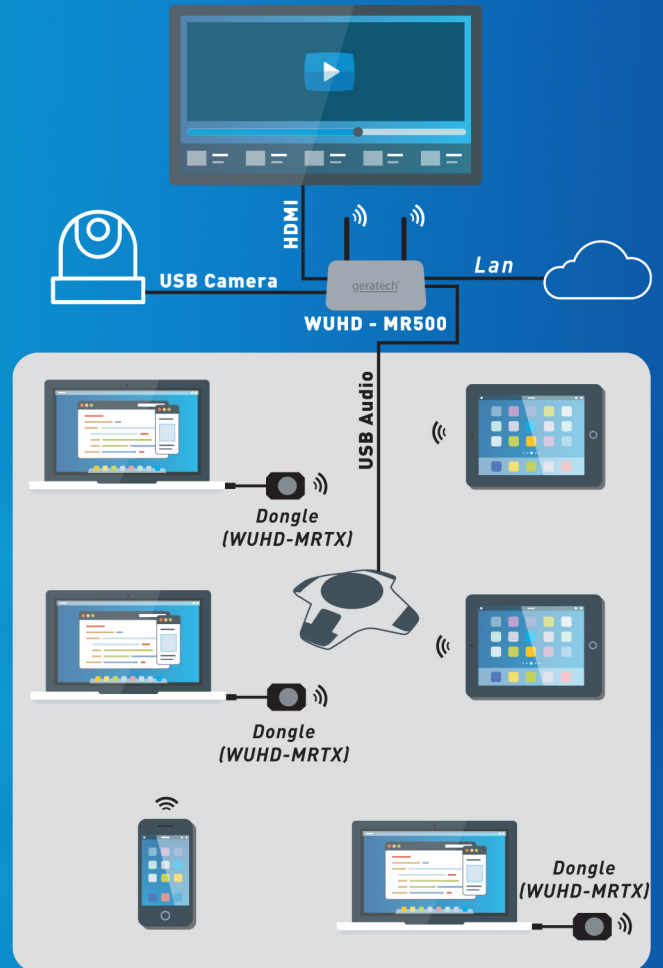

VISUALSPACE

WUHD-MR500

Wireless Presentation System

4K UltraHD

BYOM
System

Full HD Camera

Speakerphone

VisualSpace MR-TX Button

Lan Connection

1

2

Connect the Button

Click the Button and Start your Meeting

www.visualspace.com.tr

HDMI™

USB TYPE-C

Windows

android

VISUALSPACE

WUHD-MR500

Wireless Presentation System

Specifications

Main Unit Interface	1x HDMI out
	1x HDMI In
	1x Stereo Audio jack (3.5mm) out
	2x USB 2.0
	1x Type C
	4x Antenna
Video Output Resolution	Max 4096x2160@60
Simultaneous Source Display	Max 9 Channel
Simultaneous Connection	Max 16 Connection
Transmission Latency	<100ms
Transmission Distance	50m
Wireless Transmission Protocol	IEEE 802.11ax/802.11ac/802.11n
Transmission Band	2.4 GHz or 5 GHz
Wireless Encryption Protocol	WPA2-PSK
Supported OS	Windows and Mac OS-X
Button Interface	Type-C, HDMI, USB
IOS and Android Support	Airplay for IOS, APK for Android
Main Unit Power Consumption	12V, 2A - 6W
Main Unit Size	180x118x40mm
Package Includes	Main Unit, 4xAntenna, 2x Type-C Buttons, PSU

BYOM
System

Features:

- Video input and output supports HDMI 2.0 4K@60Hz
- BYOM-Bring Your Own Meeting and BYOD-Bring Your Own Device
- Wireless Conferencing Solution
- USB2.0 Camera and Speakerphone Support
- Touch Screen (touch-back) Support
- Type-C, HDMI and USB button options
- Wireless transmission of a windows PC or Mac to the Base Unit using Dongles.
- 9 USB dongles screen sharing at the same time
- IOS and Android Mobile device screen sharing
- Low Latency <100ms, 50m transmission distance
- Extend display functionality
- HDMI&VGA Out Simultaneously
- Support 2.4Ghz and 5Ghz Band selection
- 16 USB Dongle support (max.9 screen sharing at the same time)